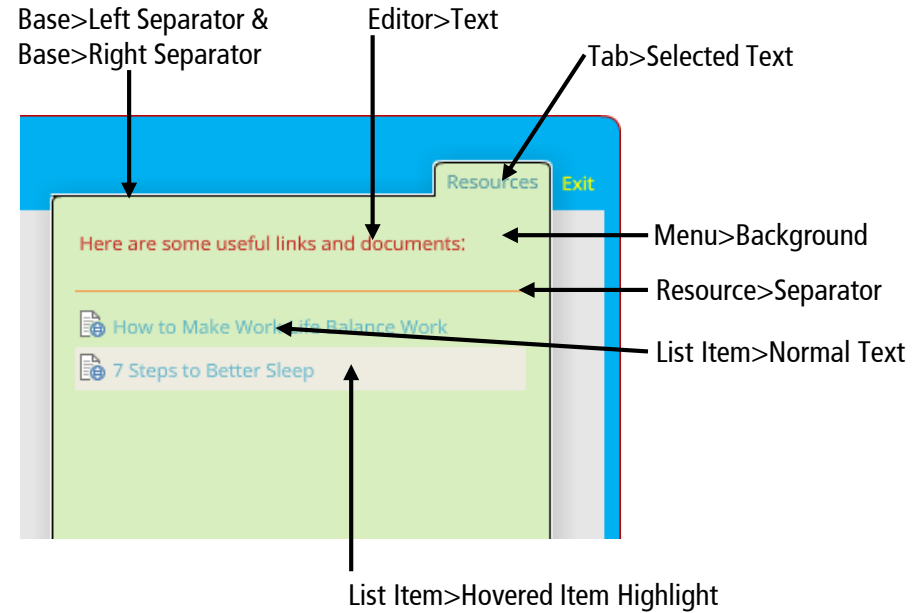

Base Frame, Menu, and Controls

Scrollbars*

*Scrollbars are always gray in HTML5 output.

Popups (resume prompt, time limit message, invalid answer, etc.)

Timer

Search Filter

Resources

Volume Controller

Notes Panel

Glossary Panel