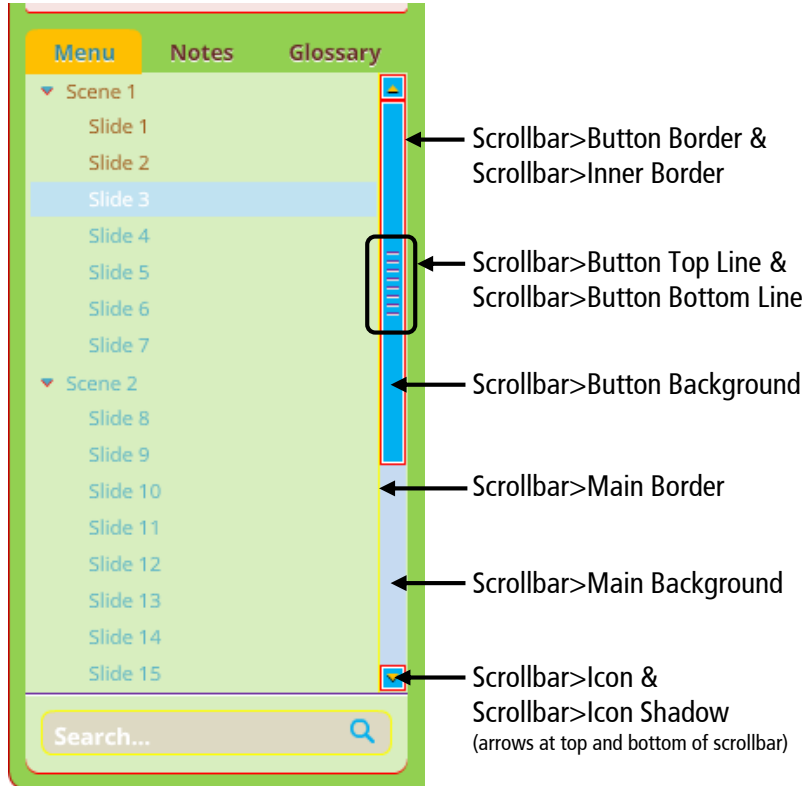

Base Frame, Menu, and Controls

Scrollbars*

*Scrollbars are always gray in HTML5 output.

Popups (resume prompt, time limit message, invalid answer, etc.)

Timer

Search Filter

Resources

Volume Controller

Notes Panel

Glossary Panel