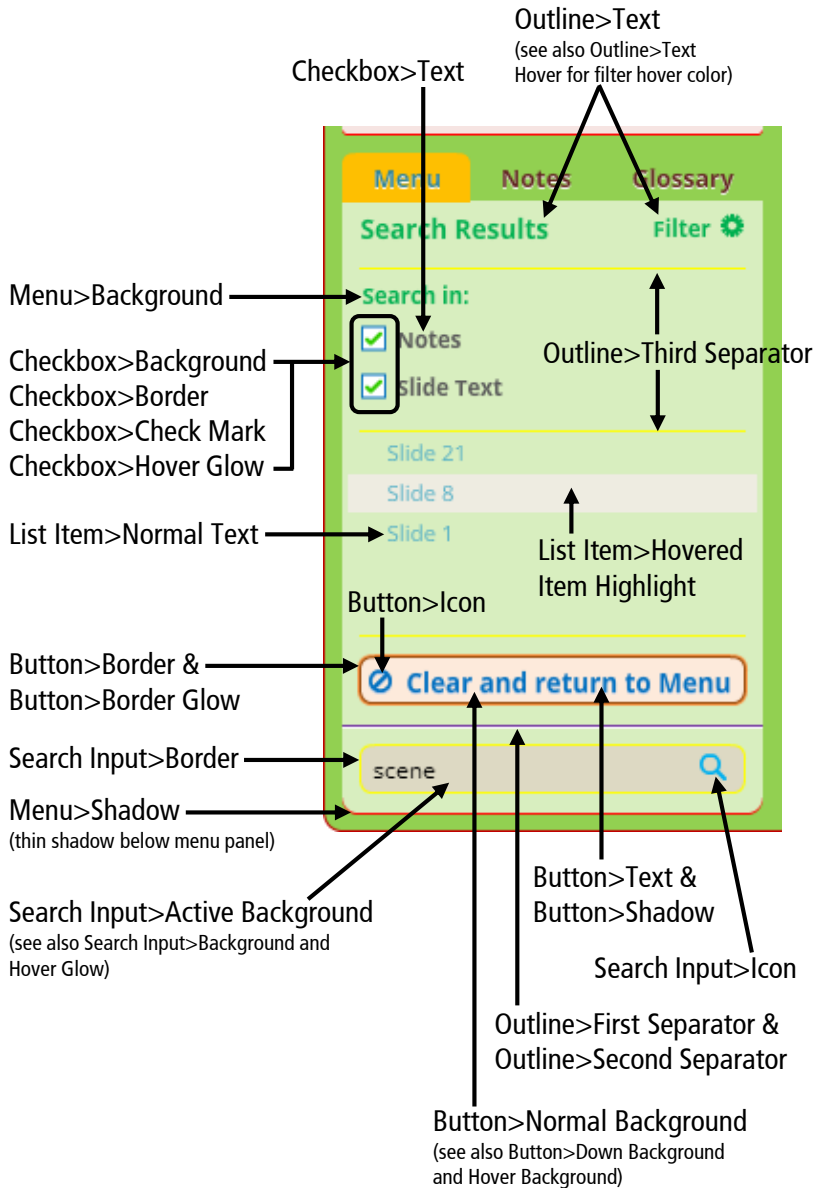

Base Frame, Menu, and Controls

Scrollbars*

*Scrollbars are always gray in HTML5 output.

Popups (resume prompt, time limit message, invalid answer, etc.)

Timer

Search Filter

Resources

Volume Controller

Notes Panel

Glossary Panel