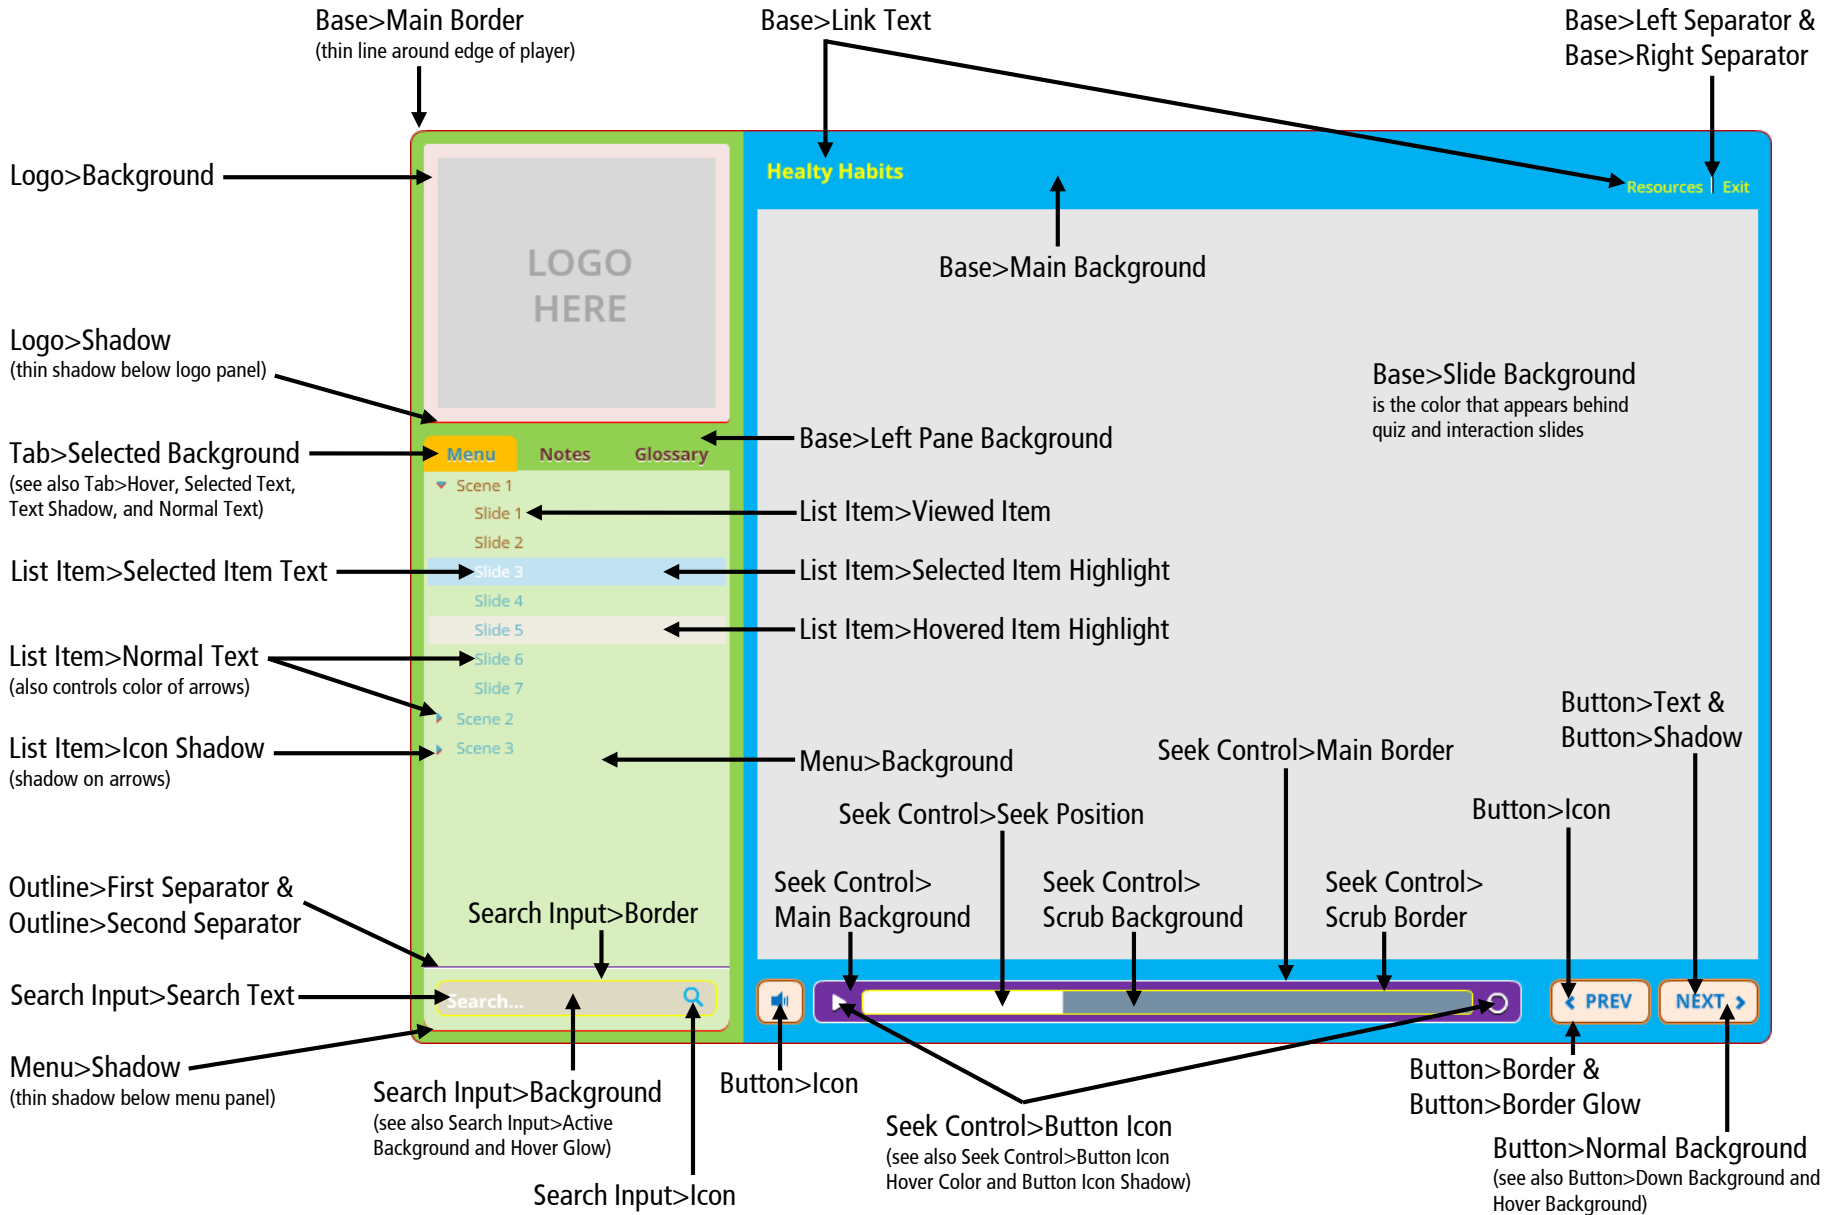

Base Frame, Menu, and Controls

Scrollbars*

*Scrollbars are always gray in HTML5 output.

Popups (resume prompt, time limit message, invalid answer, etc.)

Timer

Search Filter

Resources

Volume Controller

Notes Panel

Glossary Panel