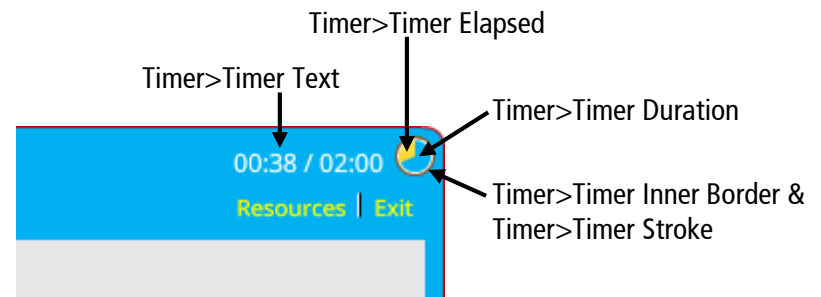

Base Frame, Menu, and Controls

Scrollbars*

*Scrollbars are always gray in HTML5 output.

Popups (resume prompt, time limit message, invalid answer, etc.)

Timer

Search Filter

Resources

Volume Controller