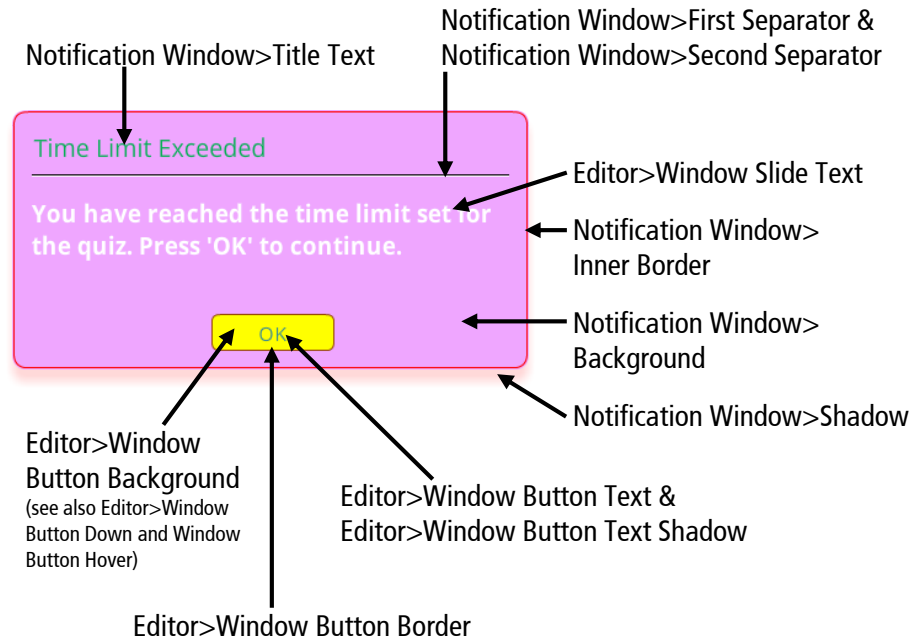

Base Frame, Menu, and Controls

Scrollbars*

*Scrollbars are always gray in HTML5 output.

Popups (resume prompt, time limit message, invalid answer, etc.)

Timer

Search Filter

Resources

Volume Controller

Notes Panel

Glossary Panel