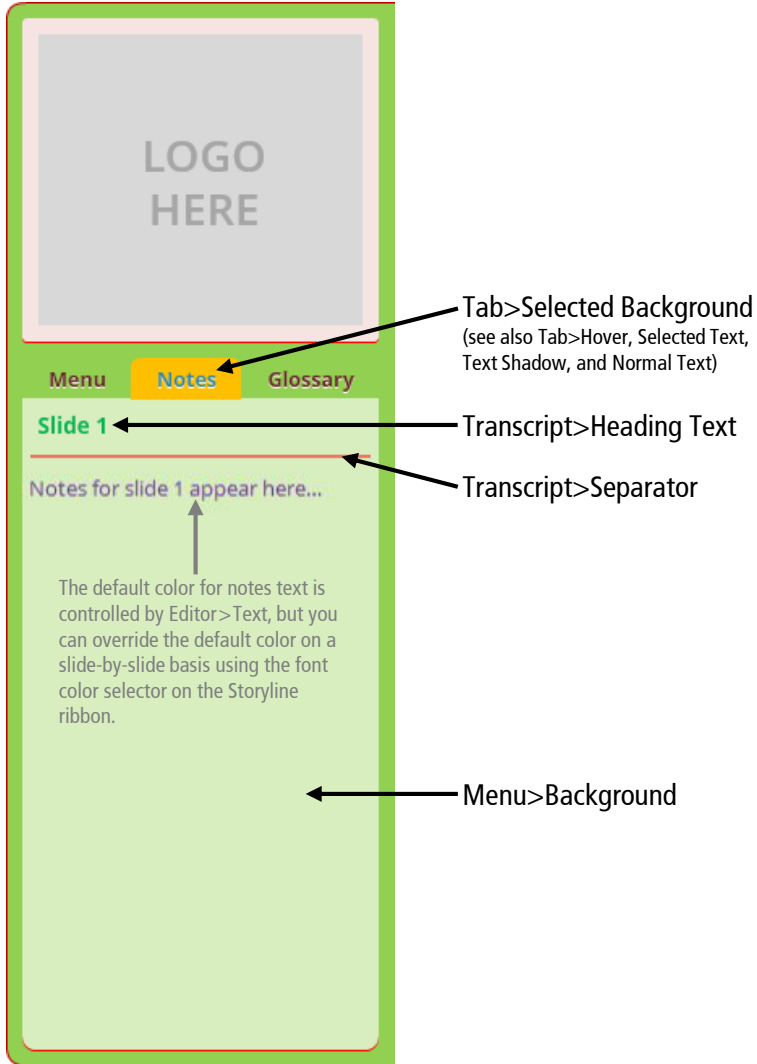

Base Frame, Menu, and Controls

Scrollbars*

*Scrollbars are always gray in HTML5 output.

Popups (resume prompt, time limit message, invalid answer, etc.)

Timer

Search Filter

Resources

Volume Controller

Notes Panel

Glossary Panel